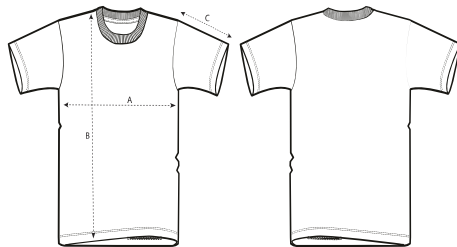

Pieter.

	SIZES	XS	S	M	L	XL	XXL
A	Half Chest	47.5	49.5	53.5	56.5	59.5	63.5
B	Body Length	65	69	73	75	77	79
C	Sleeve Length	21	22.5	24	24.5	25	25.5